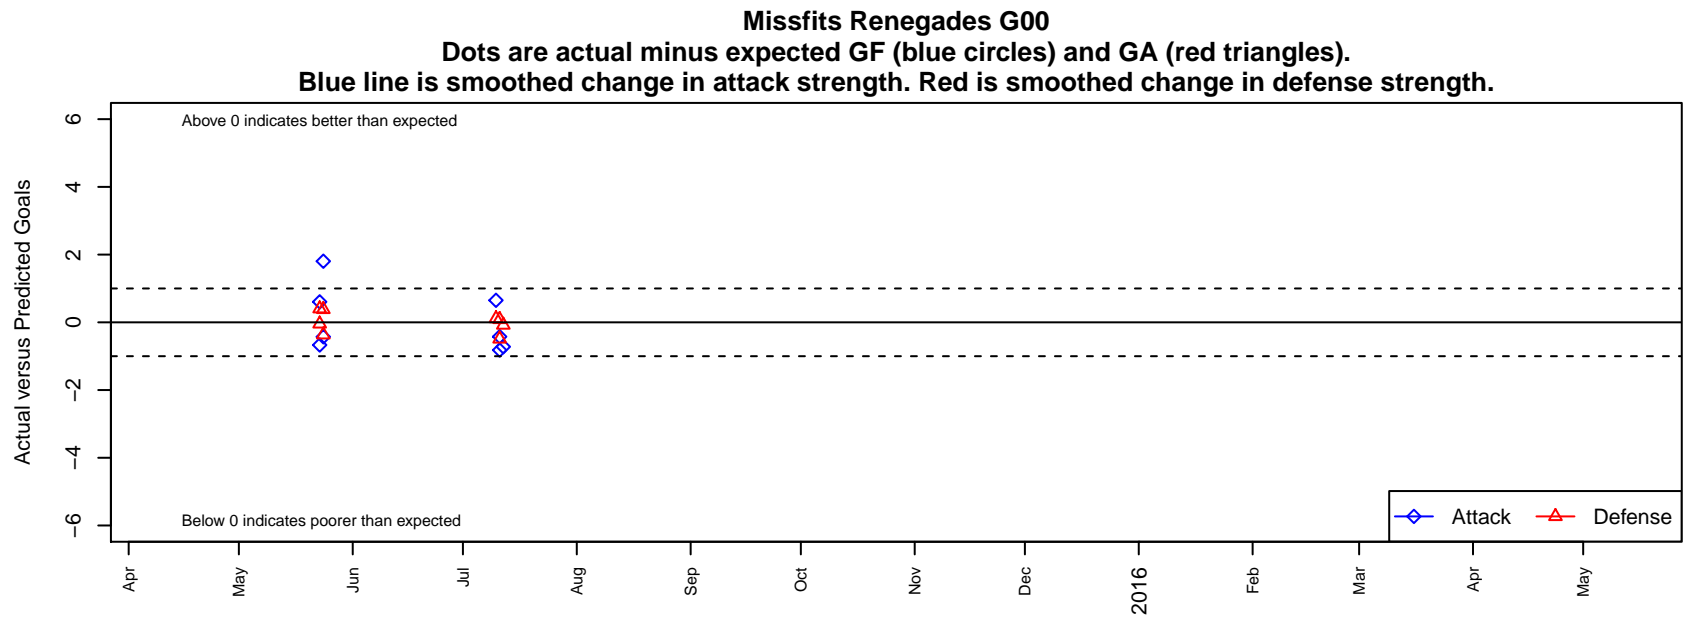

Missfits Renegades G00

, CAN
G00 total strength=1227
attack=3.44 defense=5.6

alt names used:
Renegades

Venues played:
2015 Rogue Memorial GU14 Cascade
2015 ETFC Adidas Cup U15-19

**attack and defense variance (black dot)
relative to other teams
and top 10 in region**

**attack and defense rating
relative to others at age
and all opponents in last 13 months**

**attack and defense rating
relative to others at age
and all opponents in last 13 months**

Performance relative to 13 month average

Performance relative to 13 month average

Distribution of opponents
 Red = Lose zone, Blue = Win zone, Green = Even
 Black line separates win/lose zones

lot. A=Neither has attack advantage, B=Opponent has both attack and defense advantage, C=Opponent has both attack and defense disadvantage, D=Both have