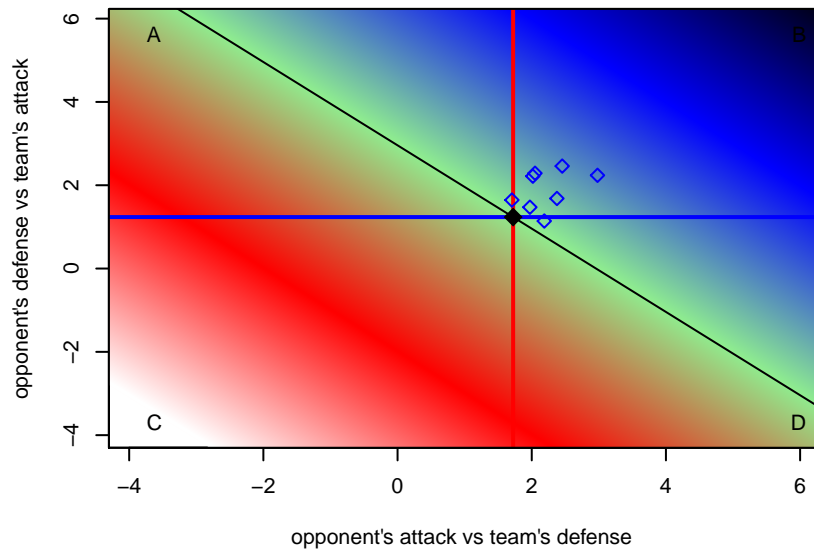

**attack and defense rating
relative to others at age
and all opponents in last 13 months**

**attack and defense rating
relative to others at age
and all opponents in last 13 months**

Performance relative to 13 month average

Performance relative to 13 month average

Distribution of opponents
 Red = Lose zone, Blue = Win zone, Green = Even
 Black line separates win/lose zones

lot. A=Neither has attack advantage, B=Opponent has both attack and defense advantage, C=Opponent has both attack and defense disadvantage, D=Both have