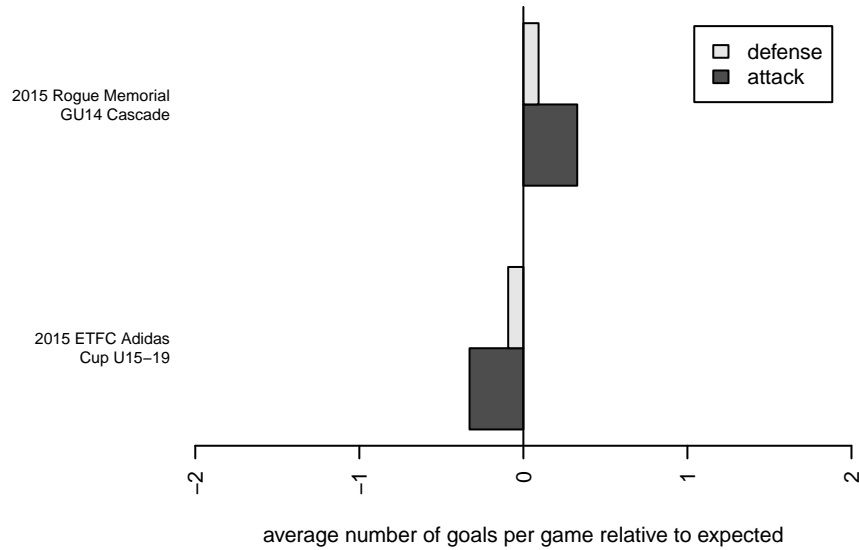

Missfits Renegades G00

, CAN
G00 total strength=1227
attack=3.44 defense=5.6

alt names used:
Renegades

Venues played:
2015 Rogue Memorial GU14 Cascade
2015 ETFC Adidas Cup U15-19

**attack and defense variance (black dot)
relative to other teams
and top 10 in region**

**attack and defense rating
relative to others at age
and all opponents in last 13 months**

**attack and defense rating
relative to others at age
and all opponents in last 13 months**

Performance relative to 13 month average

Performance relative to 13 month average

Distribution of opponents
 Red = Lose zone, Blue = Win zone, Green = Even
 Black line separates win/lose zones

lot. A=Neither has attack advantage, B=Opponent has both attack and defense advantage, C=Opponent has both attack and defense disadvantage, D=Both have