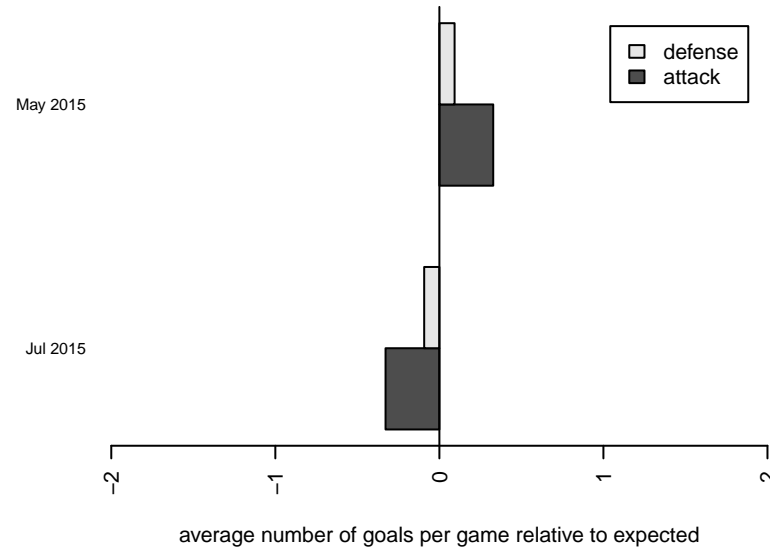

**attack and defense rating
relative to others at age
and all opponents in last 13 months**

**attack and defense rating
relative to others at age
and all opponents in last 13 months**

Performance relative to 13 month average

Performance relative to 13 month average

Distribution of opponents
 Red = Lose zone, Blue = Win zone, Green = Even
 Black line separates win/lose zones

lot. A=Neither has attack advantage, B=Opponent has both attack and defense advantage, C=Opponent has both attack and defense disadvantage, D=Both have